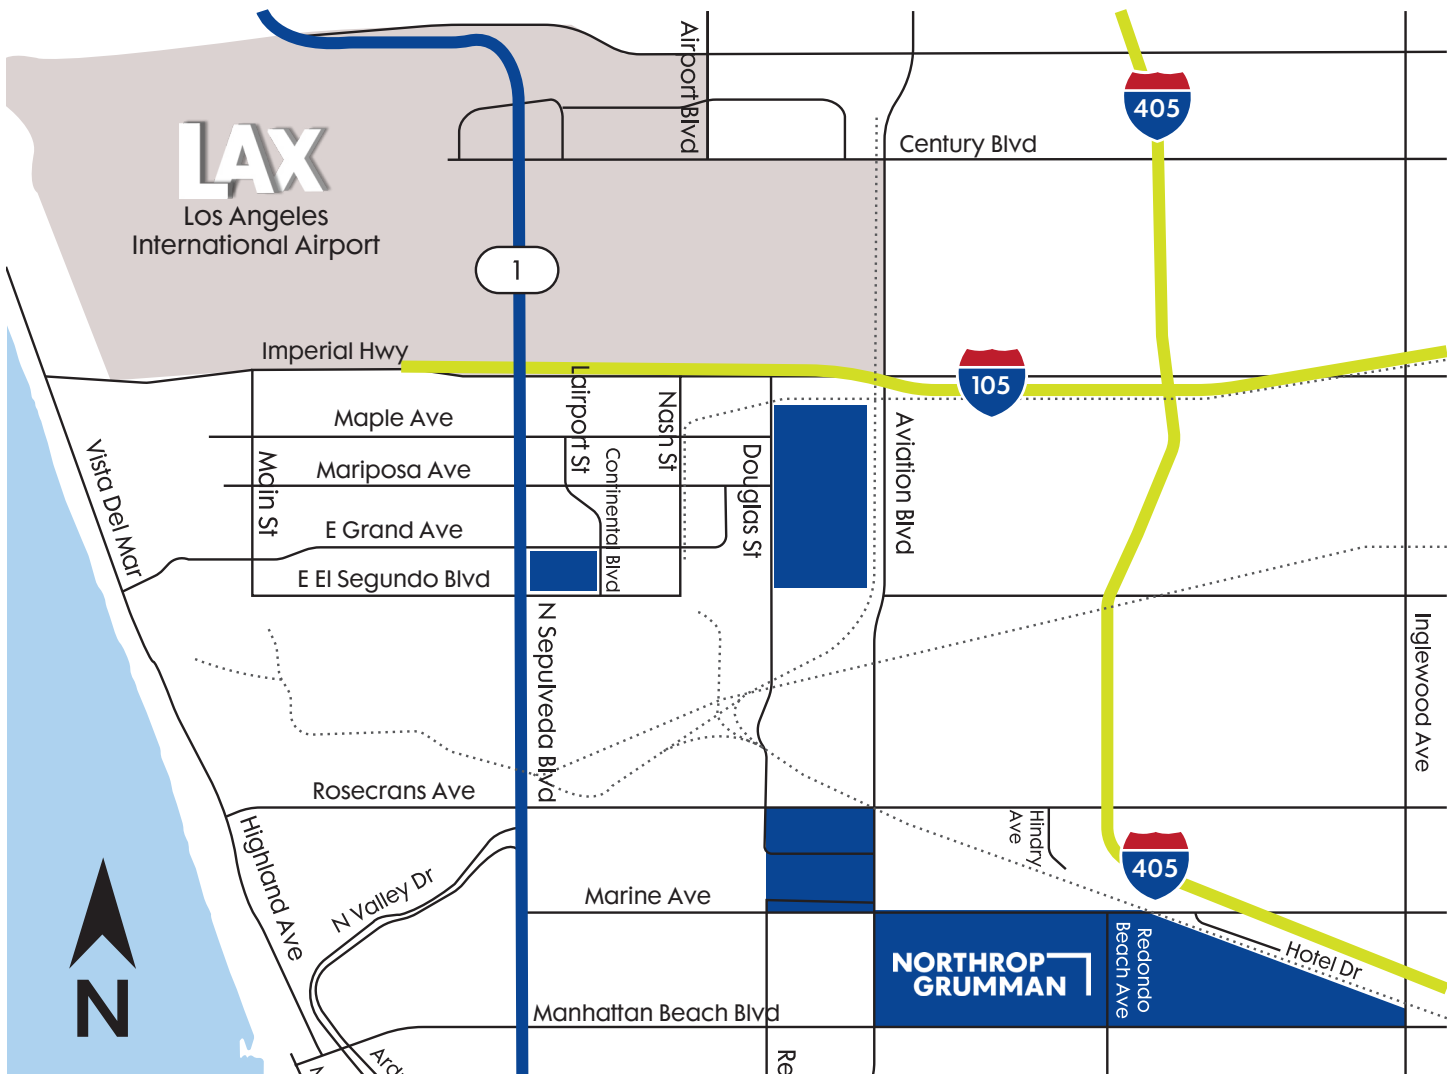

Driving Directions to **SPACE PARK**

From Los Angeles International Airport

- Take Sepulveda Blvd (South)
- Continue ~2.5 miles to Marine Ave; turn left
- Head East on Marine Ave to Space Park; turn right into entrance on Simon Ramo Dr

From Century Blvd Heading East

- Turn right on Aviation Blvd
- Continue South on Aviation Blvd ~4 miles to Marine Ave; turn left
- Turn right into entrance on Simon Ramo Dr

From I-405 Heading North

- Take Inglewood Ave exit
- Turn right at off-ramp onto Inglewood Ave
- Turn left on Marine Ave
- Continue West and turn left into entrance on Simon Ramo Dr

From I-405 Heading South

- Take Inglewood Ave exit
- Turn left at off-ramp onto Inglewood Ave
- Turn left on Marine Ave
- Continue West and turn left into entrance on Simon Ramo Dr

Local Area Map

Reference for hotel guide on page 5 and restaurant guide on page 6.

Hotel Guide

Reference Local Area Map on page 4.

El Segundo

- A** **Doubletree by Hilton LAX – El Segundo**
1985 E Grand Ave
El Segundo, CA 90245
310.322.0999
www.hilton.com
- B** **Residence Inn by Marriott**
2135 E El Segundo Blvd
El Segundo, CA 90245
310.333.0888
www.marriott.com/laxel
- C** **Hyatt House Los Angeles/LAX/ Manhattan Beach**
810 S Douglas St
El Segundo, CA 90245
310.725.0100
www.hyathouselosangeleslaxmanhattanbeach.com