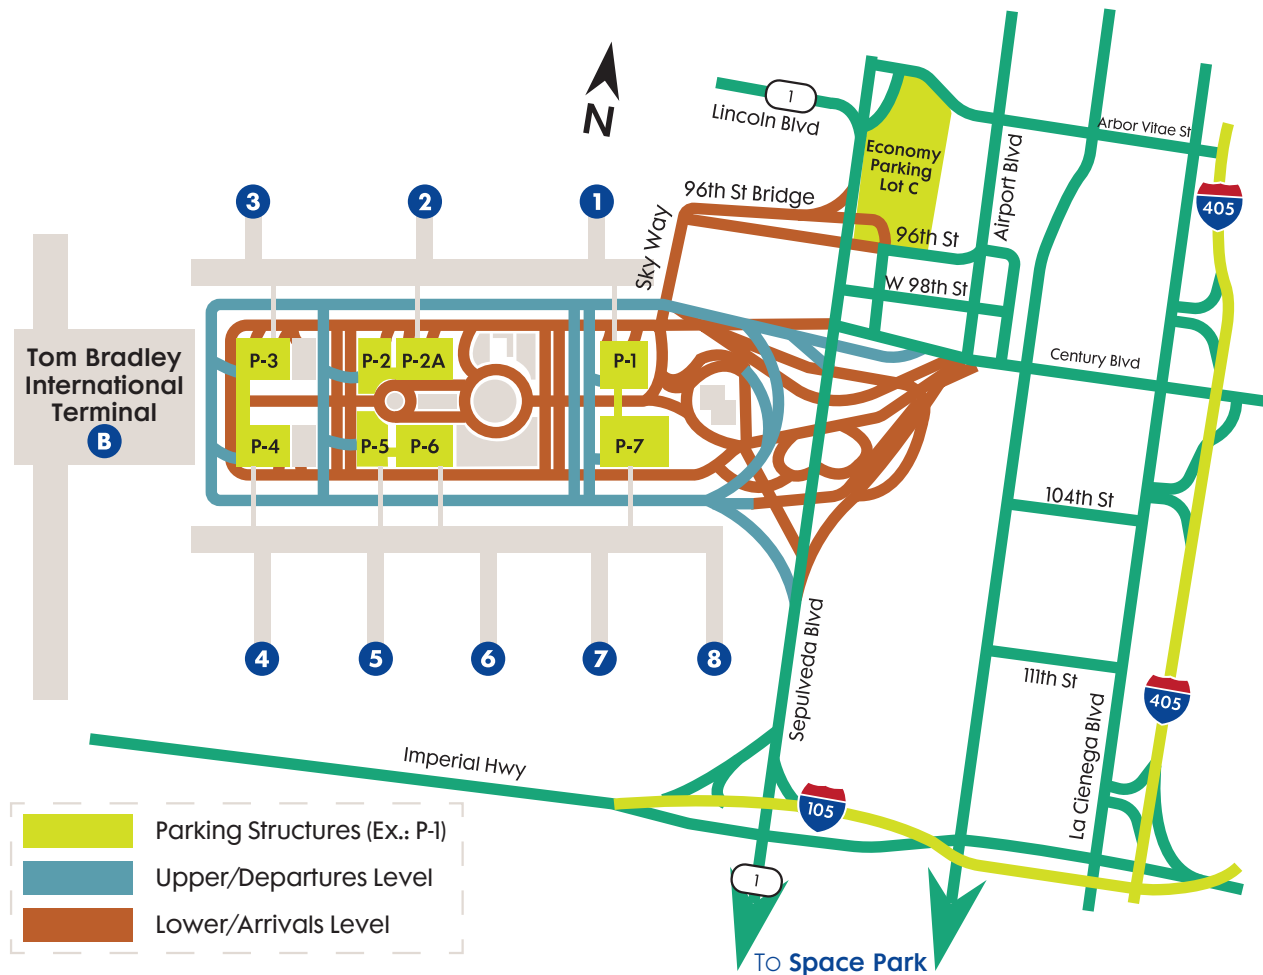

Los Angeles International Airport (LAX)

LAX Terminal Locations:

- **1** **Terminal 1**
  Air Transat, Allegiant, Breeze Airways, Cayman Airways, Condor, Lynx Air, Norse, Southwest, Viva Aerobus
- **2** **Terminal 2**
  WestJet
- **3** **Terminal 3**
  Aeromexico, Delta
- **4** **Terminal 4**
  American
- **5** **Terminal 5**
  American, JetBlue, Spirit
- **6** **Terminal 6**
  Air Canada, Alaska, Southern Airways
- **7** **Terminal 7**
  United, United Express
- **8** **Terminal 8**
  United, United Express
- **B** **Tom Bradley International Terminal**
  Aer Lingus, Air China, Air France, Air Premia, Air New Zealand, Air Tahiti Nui, All Nippon Airways, Asiana, Austrian, Avianca, British Airways, Cathay Pacific, China Airlines, China Eastern, China Southern, Copa, El Al, Emirates Airlines, EVA Air, Fiji Airways, Finnair, Flair Airlines, French Bee, Hainan Airlines, Hawaiian, Iberia, ITA Airways, Japan Airlines, KLM, Korean Air, LATAM Airlines, Level, LOT Polish, Lufthansa, Philippine Airlines, QANTAS, Qatar Airways, SAS, SAUDIA, Sichaun Airlines, Singapore, STARLUX, SWISS, Turkish Airlines, Virgin Atlantic, Volaris, Xiamen Airlines, ZIPAIR