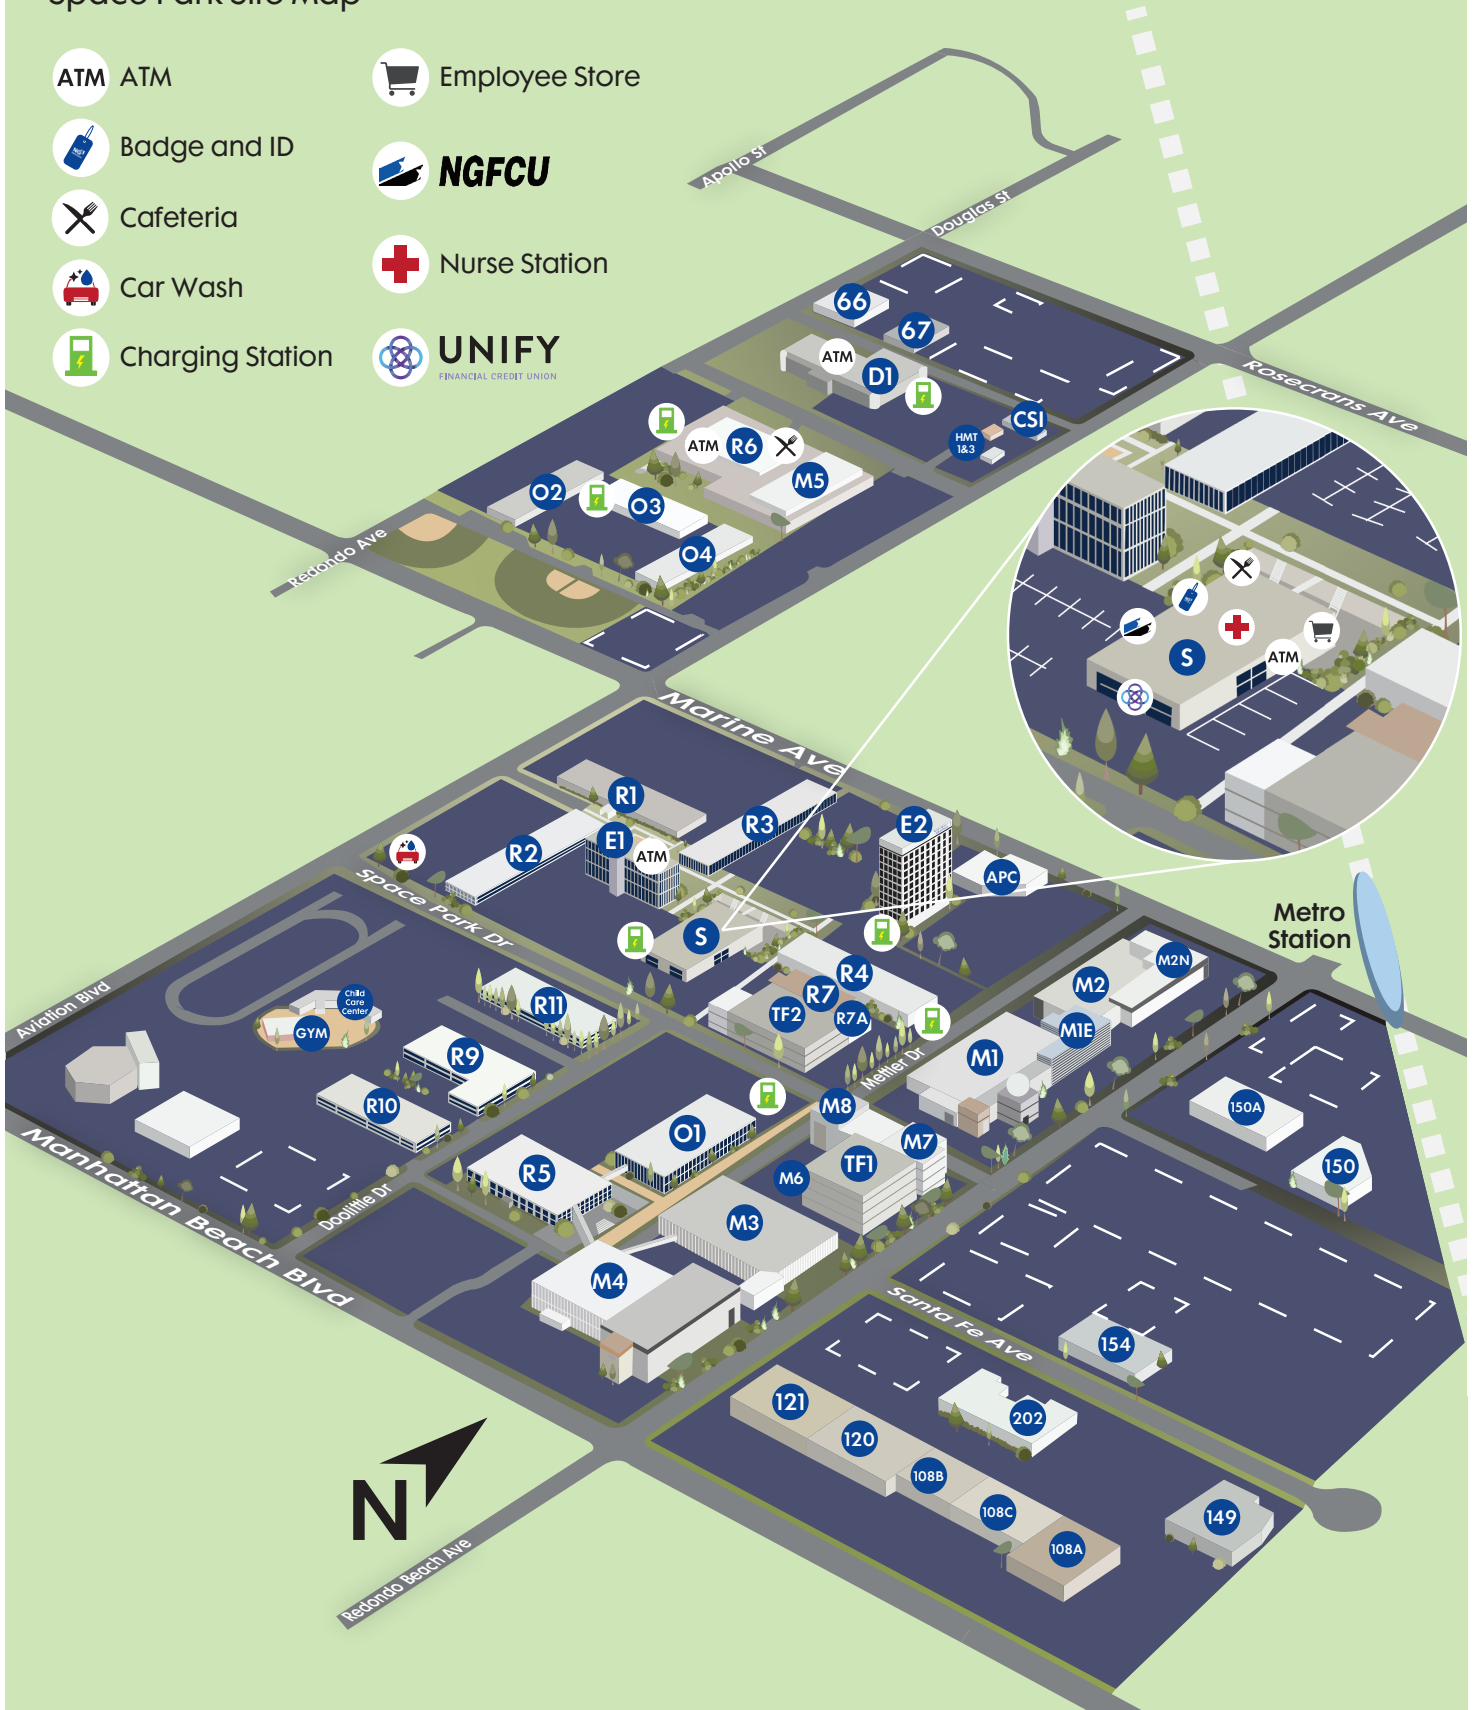

Welcome to
SPACE PARK

Northrop Grumman Space Systems
One Space Park Dr.
Redondo Beach, CA 90278

310.812.4321
ngc.com

**NORTHROP
GRUMMAN** 

NORTHROP GRUMMAN

Space Park Site Map

-  ATM
-  Employee Store
-  Badge and ID
-  **NGFCU**
-  Cafeteria
-  Nurse Station
-  Car Wash
-  **UNIFY**
FINANCIAL CREDIT UNION
-  Charging Station

Driving Directions to **SPACE PARK**

From Los Angeles International Airport

- Take Sepulveda Blvd (South)
- Continue ~2.5 miles to Marine Ave; turn left
- Head East on Marine Ave to Space Park; turn right into entrance on Simon Ramo Dr

From Century Blvd Heading East

- Turn right on Aviation Blvd
- Continue South on Aviation Blvd ~4 miles to Marine Ave; turn left
- Turn right into entrance on Simon Ramo Dr

From I-405 Heading North

- Take Inglewood Ave exit
- Turn right at off-ramp onto Inglewood Ave
- Turn left on Marine Ave
- Continue West and turn left into entrance on Simon Ramo Dr

From I-405 Heading South

- Take Inglewood Ave exit
- Turn left at off-ramp onto Inglewood Ave
- Turn left on Marine Ave
- Continue West and turn left into entrance on Simon Ramo Dr

Local Area Map

Reference for hotel guide on page 5 and restaurant guide on page 6.