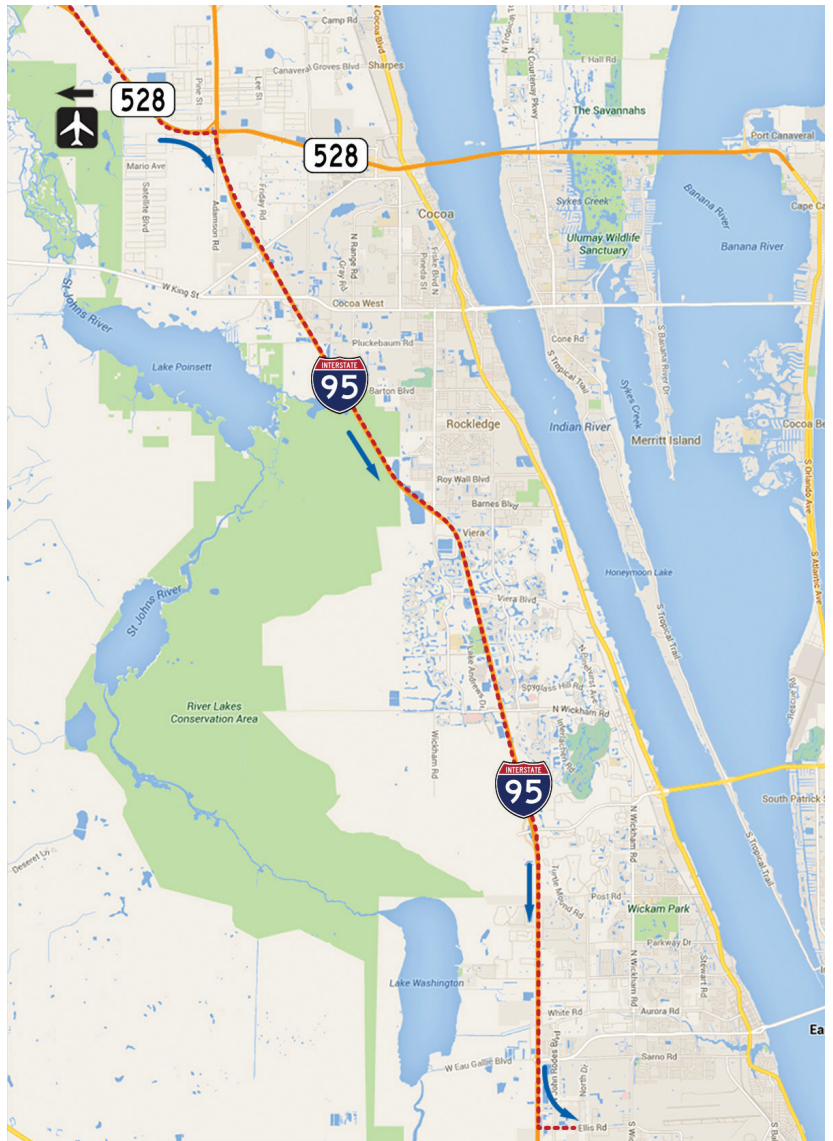

Welcome to

NORTHROP GRUMMAN MELBOURNE

2000 W. NASA Blvd. • Melbourne, FL 32904 • 321.951.5000

Driving Directions

From Orlando International Airport

- Follow signs to North exits.
- Take Exit 528 East to Cocoa.
- Take I-95 South to Exit 183 for Eau Gallie Blvd.
- Turn left (East) on Eau Gallie Blvd.
- Bear right onto Sarno Rd.
- Turn right (South) onto Wickham Rd.
- Turn left (East) onto W. NASA Blvd.
- Continue on W. NASA Blvd., going southeast.
- Turn left at 2nd stop light, continuing on E. NASA Blvd
 - * Security Office and Visitor Check-in are located at front lobby of Building 221.
 - * Drive time: Approx. 60 minutes
 - * Toll Roads on Rt 528