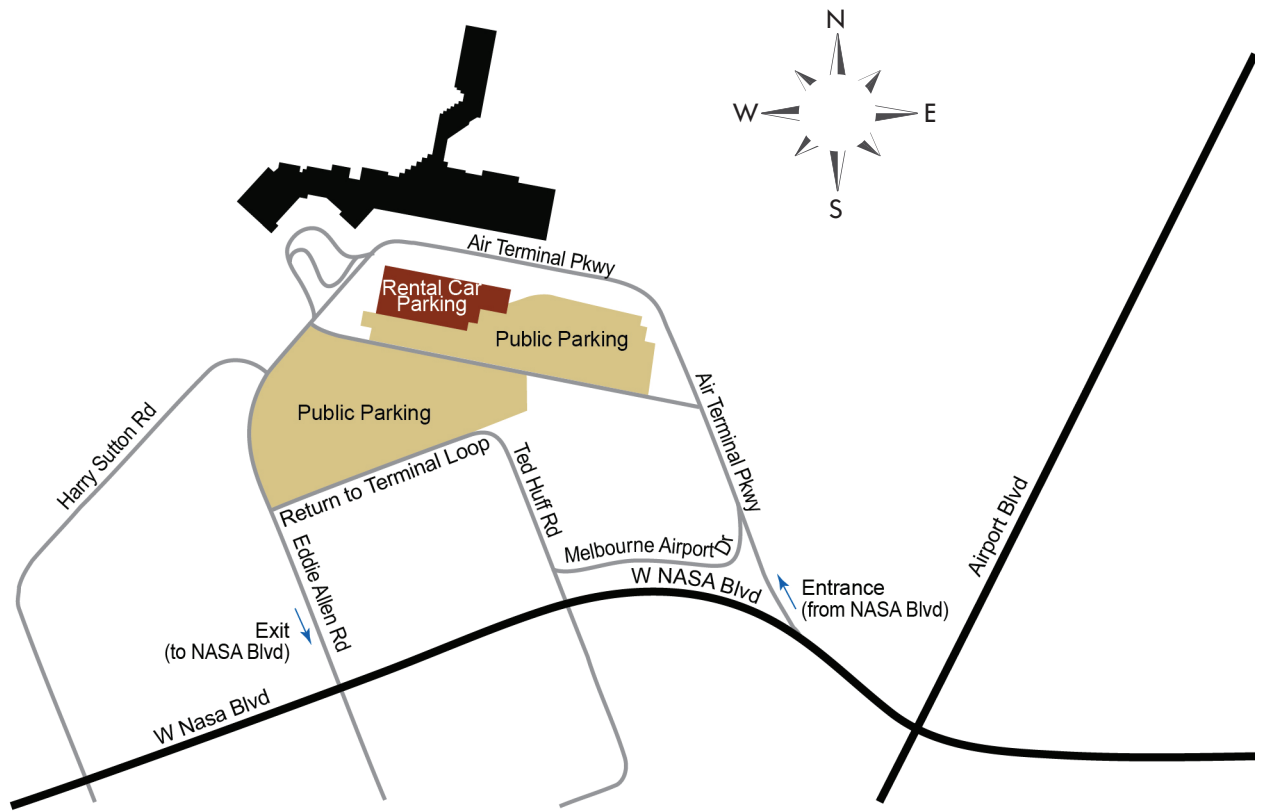

Melbourne Orlando International Airport

- Airport Police, Lost & Found
- ATM
- Baggage Claim
- Customs
- Disabled Parking
- Elevator
- Food & Beverage
- Gift Shop
- Information
- International Concourse
- Parking
- Rental Cars
- Restrooms
- Shuttle
- Security Checkpoint
- Ticketing