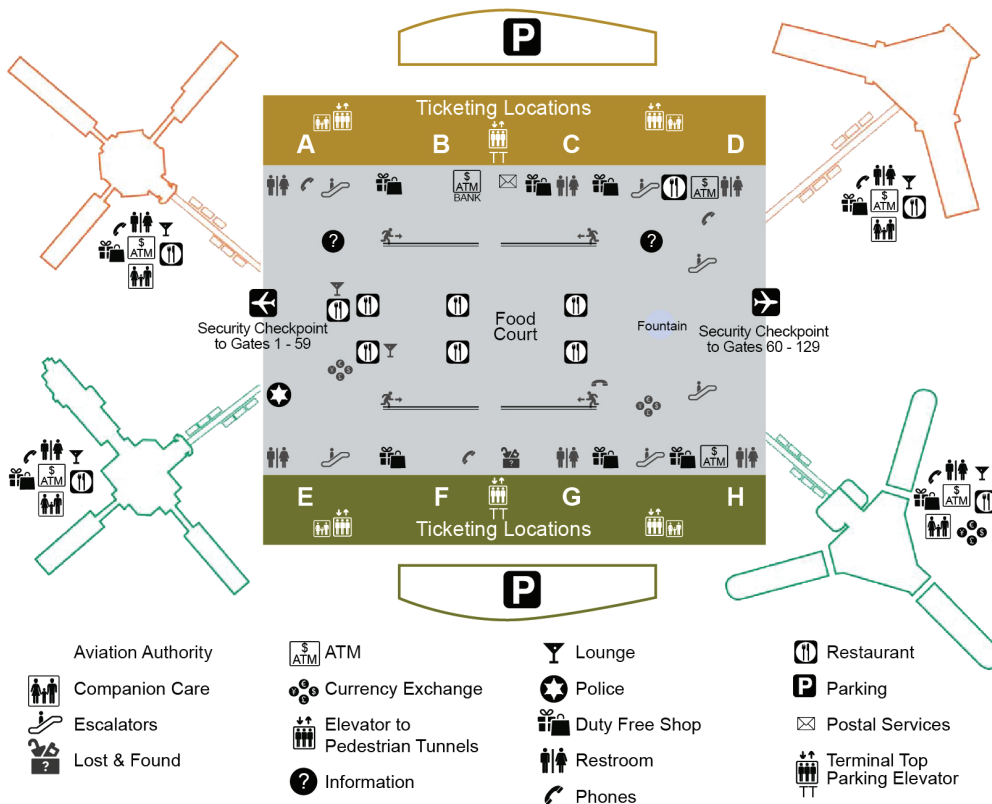

Terminal B

Level 3

Airlines

- Aerolineas
- Air Canada
- American
- Bahamasair
- British Airways
- Caribbean
- Delta
- GOL
- Icelandair
- Lufthansa
- Silver Airways
- Spirit
- Sun Country
- Swiss/Edelweiss
- Swoop
- United
- Volaris
- WestJet

Level 2

- Baggage Claim: Carousels 20-32
- Currency Exchange
- Pet Relief Area

Level 1

- Baggage Claim: 28B
- Buses & Resort Transportation: Disney Magical Express
- On Airport Rental Car Agencies: Advantage, Alamo, Avis, Budget, Dollar, E-Z, Enterprise, Hertz, L&M, National and Thrifty
- Taxis, Towncar, Limousine, Shuttles: Mears

Parking Legend

- "A" Garage (Orange)
- "B" Garage (Green)
- Terminal Top Garage (Red)

Satellite Lots

- Blue
- Gold
- Red

Melbourne Orlando International Airport

- Airport Police, Lost & Found
- ATM
- Baggage Claim
- Customs
- Disabled Parking
- Elevator
- Food & Beverage
- Gift Shop
- Information
- International Concourse
- Parking
- Rental Cars
- Restrooms
- Shuttle
- Security Checkpoint
- Ticketing

Arrival Instructions

Input 1500 W NASA BLVD, Melbourne, FL 32901 into your GPS which will lead you very close to the main entrance. Main entrance has large blue sign and 3 flag poles. Once you pull into the main gate please pull up to building 221 on the right. You will need to bring a government issued photo ID (e.g., driver's license, passport).