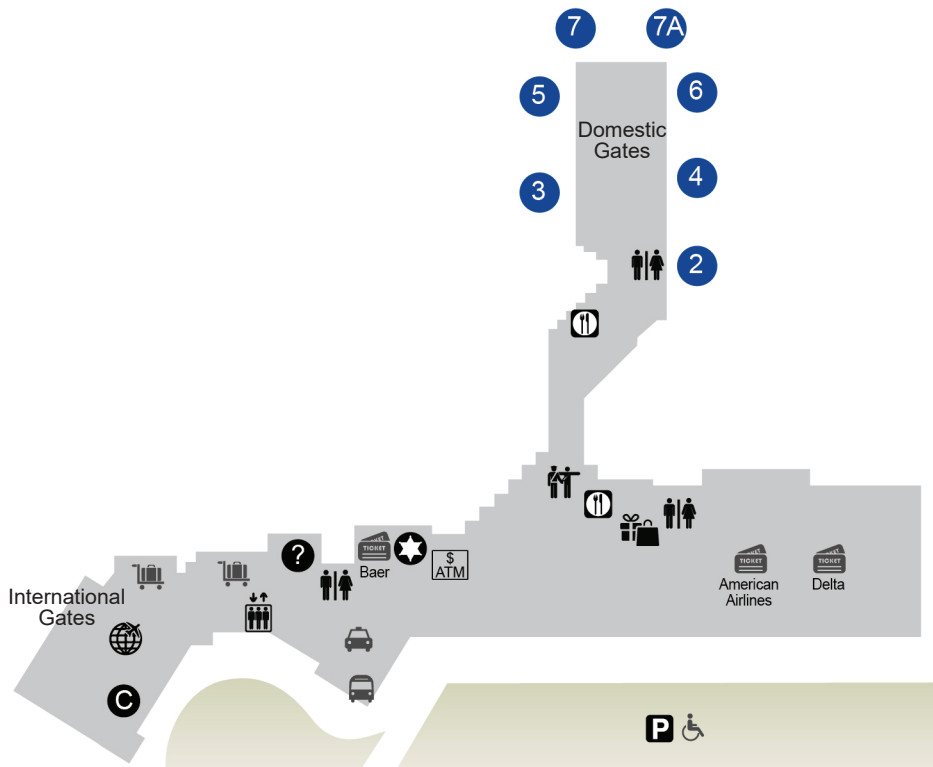

Terminal B

Level 3

Airlines

- Aerolineas
- Air Canada
- American
- Bahamasair
- British Airways
- Caribbean
- Delta
- GOL
- Icelandair
- Lufthansa
- Silver Airways
- Spirit
- Sun Country
- Swiss/Edelweiss
- Swoop
- United
- Volaris
- WestJet

Level 2

- Baggage Claim: Carousels 20-32
- Currency Exchange
- Pet Relief Area

Level 1

- Baggage Claim: 28B
- Buses & Resort Transportation: Disney Magical Express
- On Airport Rental Car Agencies: Advantage, Alamo, Avis, Budget, Dollar, E-Z, Enterprise, Hertz, L&M, National and Thrifty
- Taxis, Towncar, Limousine, Shuttles: Mears

Parking Legend

- "A" Garage (Orange)
- "B" Garage (Green)
- Terminal Top Garage (Red)

Satellite Lots

- Blue
- Gold
- Red

Melbourne Orlando International Airport

- Airport Police, Lost & Found
- ATM
- Baggage Claim
- Customs
- Disabled Parking
- Elevator
- Food & Beverage
- Gift Shop
- Information
- International Concourse
- Parking
- Rental Cars
- Restrooms
- Shuttle
- Security Checkpoint
- Ticketing

Arrival Instructions

Input 1500 W NASA BLVD, Melbourne, FL 32901 into your GPS which will lead you very close to the main entrance. Main entrance has large blue sign and 3 flag poles. Once you pull into the main gate please pull up to building 221 on the right. You will need to bring a government issued photo ID (e.g., driver's license, passport).