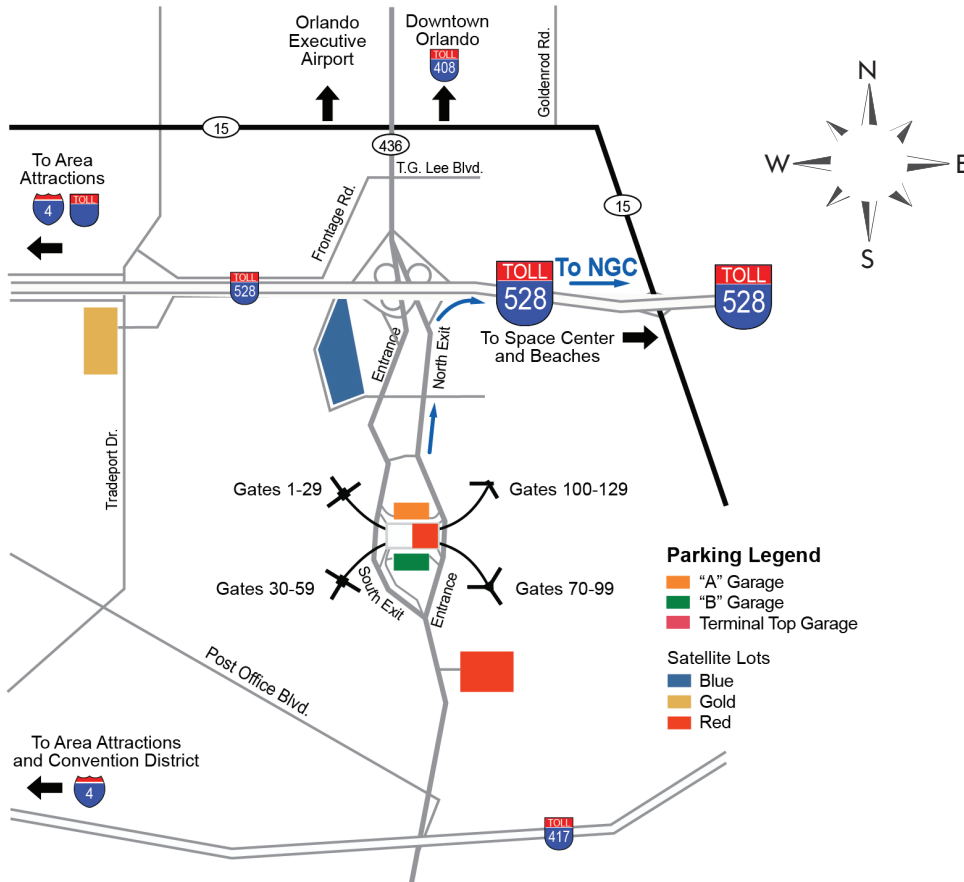

Welcome to

NORTHROP GRUMMAN MELBOURNE

2000 W. NASA Blvd. • Melbourne, FL 32904 • 321.951.5000

Driving Directions

From Orlando International Airport

- Follow signs to North exits.
- Take Exit 528 East to Cocoa.
- Take I-95 South to Exit 183 for Eau Gallie Blvd.
- Turn left (East) on Eau Gallie Blvd.
- Bear right onto Sarno Rd.
- Turn right (South) onto Wickham Rd.
- Turn left (East) onto W. NASA Blvd.
- Continue on W. NASA Blvd., going southeast.
- Turn left at 2nd stop light, continuing on E. NASA Blvd
 - * Security Office and Visitor Check-in are located at front lobby of Building 221.
 - * Drive time: Approx. 60 minutes
 - * Toll Roads on Rt 528

Level 2

- Baggage Claim: Carousels 1-16
- Pet Relief Area

Level 1

- Baggage Claim: 8A
- Buses & Resort Transportation
- Lynx (City Bus)
- On Airport Rental Car Agencies
- Advantage, Alamo, Avis, Budget, Dollar, E-Z, Enterprise, Hertz, L&M, National and Thrifty
- Taxis, Towncar, Limousine, Shuttles - Mears

Terminal B

Level 3

Airlines

- Aerolineas
- Air Canada
- American
- Bahamasair
- British Airways
- Caribbean
- Delta
- GOL
- Icelandair
- Lufthansa
- Silver Airways
- Spirit
- Sun Country
- Swiss/Edelweiss
- Swoop
- United
- Volaris
- WestJet

Level 2

- Baggage Claim: Carousels 20-32
- Currency Exchange
- Pet Relief Area

Level 1

- Baggage Claim: 28B
- Buses & Resort Transportation: Disney Magical Express
- On Airport Rental Car Agencies: Advantage, Alamo, Avis, Budget, Dollar, E-Z, Enterprise, Hertz, L&M, National and Thrifty
- Taxis, Towncar, Limousine, Shuttles: Mears